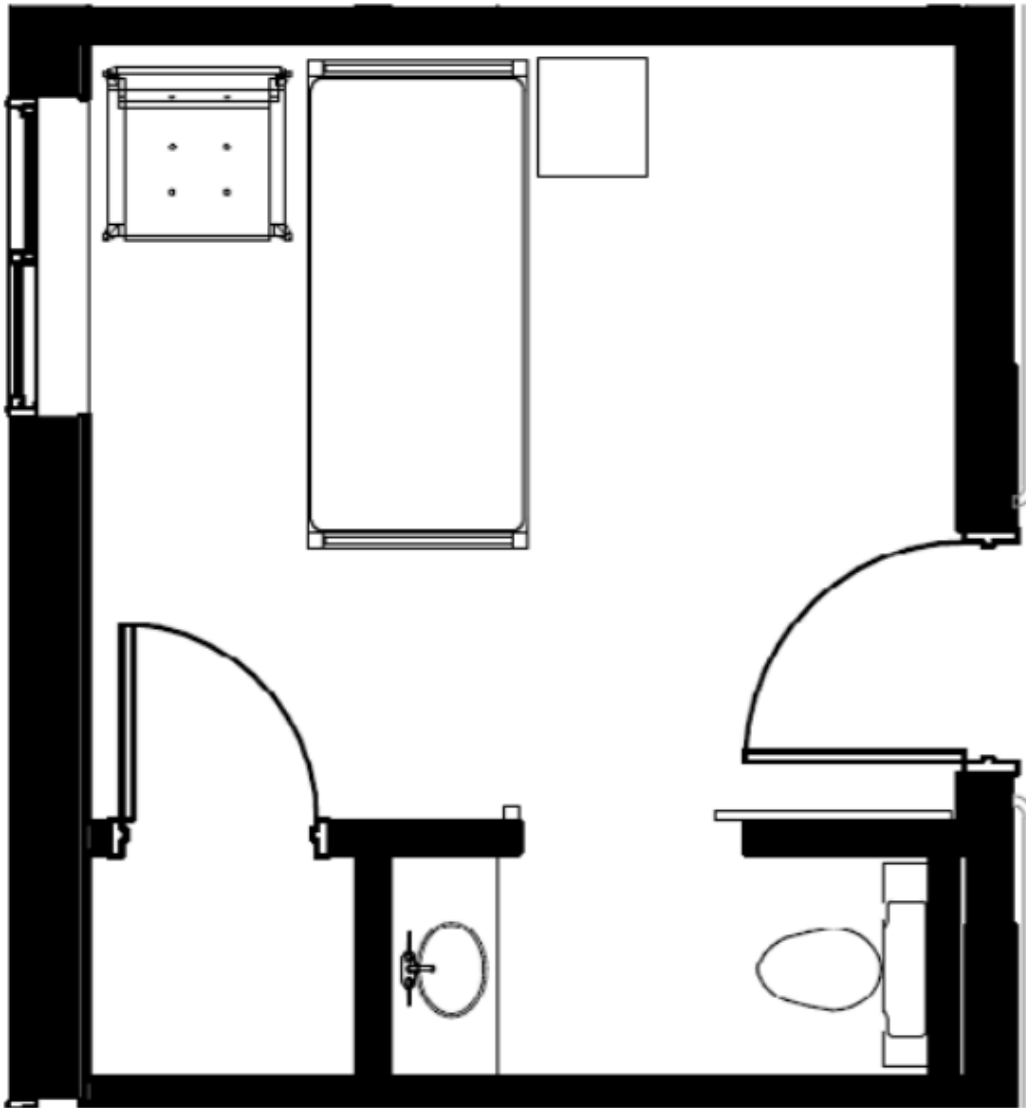

FLOOR PLANS

Studio - 170 sq. ft.

Bridgeway Park
assisted living

PRICES SUBJECT TO CHANGE.

704 Pennoyer Ave.
Grand Haven, MI 49417

BWPGrandHaven.com (616) 842-0170