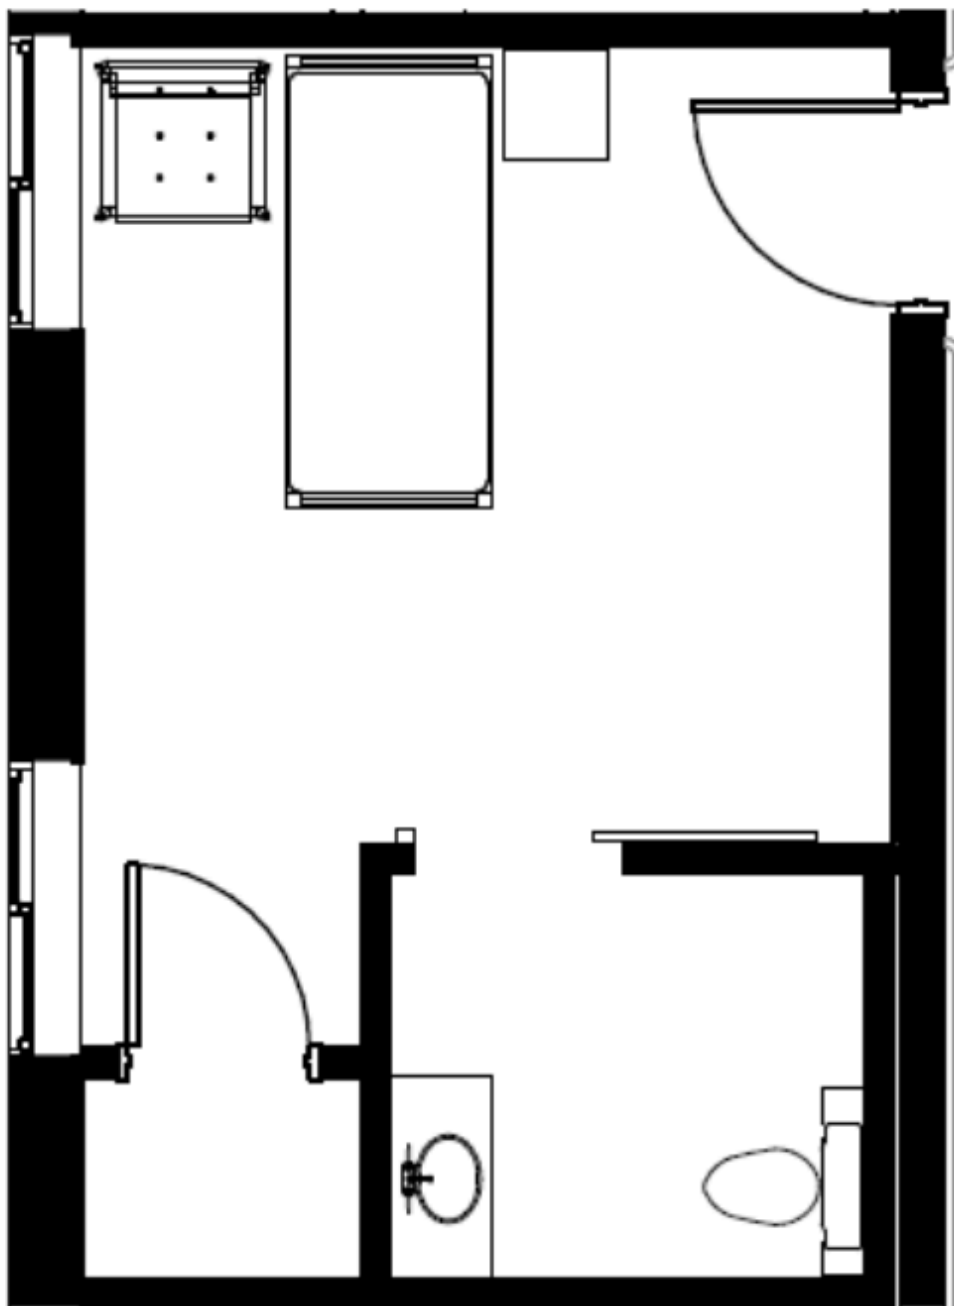

# FLOOR PLANS

**Studio - 210 sq. ft.**

**Bridgeway Park**

assisted living

PRICES SUBJECT TO CHANGE.

704 Pennoyer Ave.  
Grand Haven, MI 49417

**BWPGrandHaven.com (616) 842-0170**