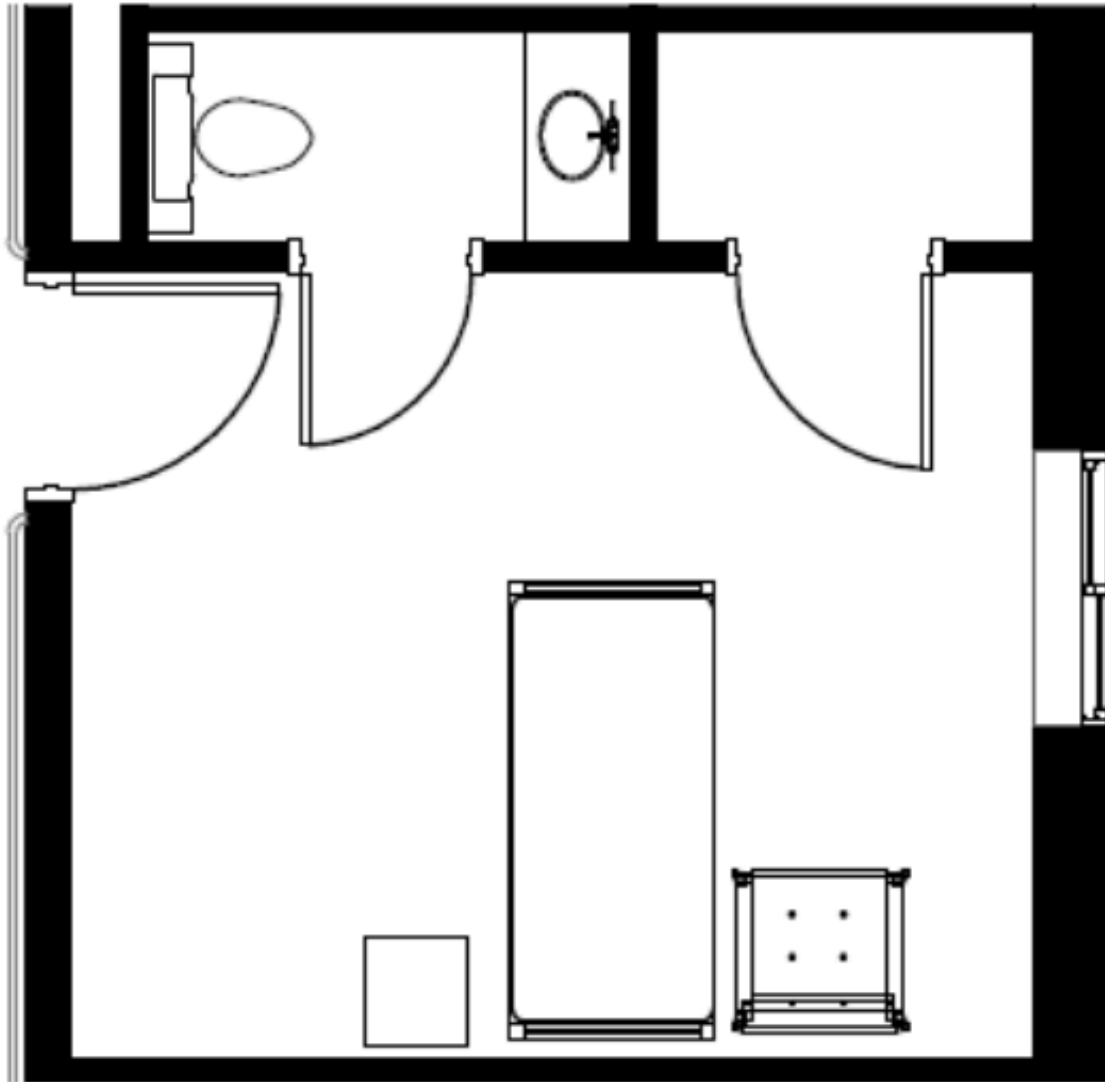

FLOOR PLANS

Studio - 215 sq. ft.

Bridgeway Park
assisted living

PRICES SUBJECT TO CHANGE.

704 Pennoyer Ave.
Grand Haven, MI 49417

BWPGrandHaven.com (616) 842-0170