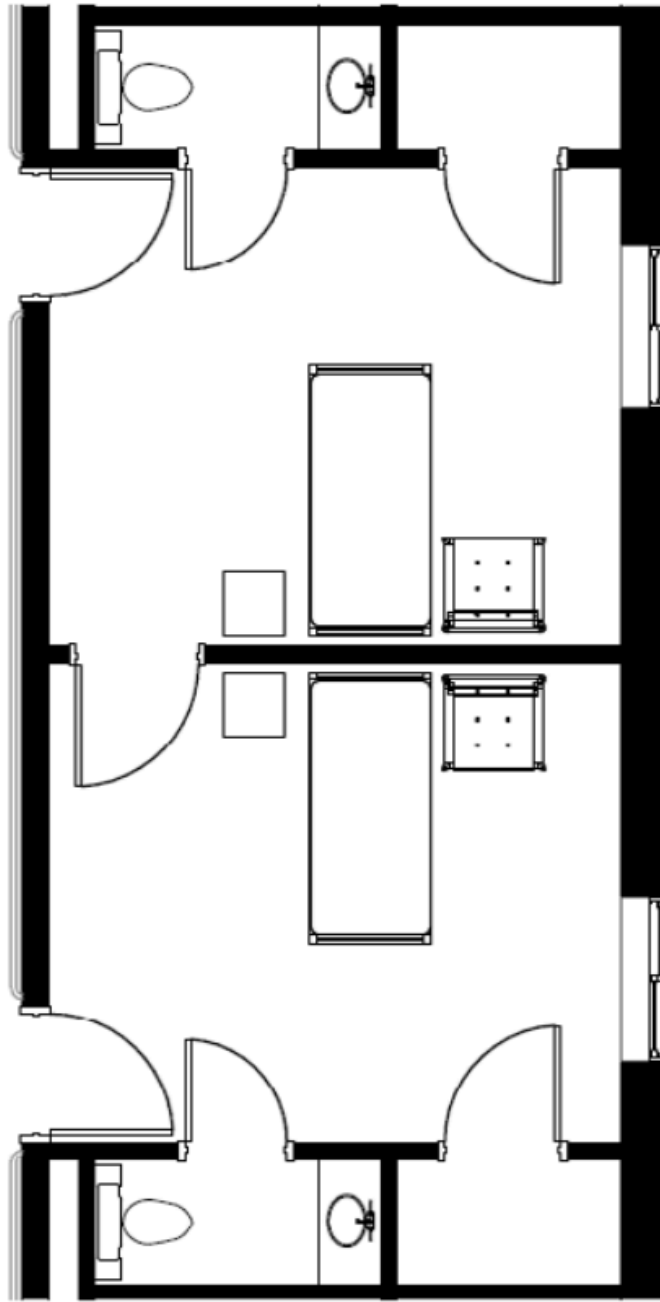

FLOOR PLANS

Suite - 215 sq. ft.

Bridgeway Park
assisted living

PRICES SUBJECT TO CHANGE.

704 Pennoyer Ave.
Grand Haven, MI 49417

BWPGrandHaven.com (616) 842-0170