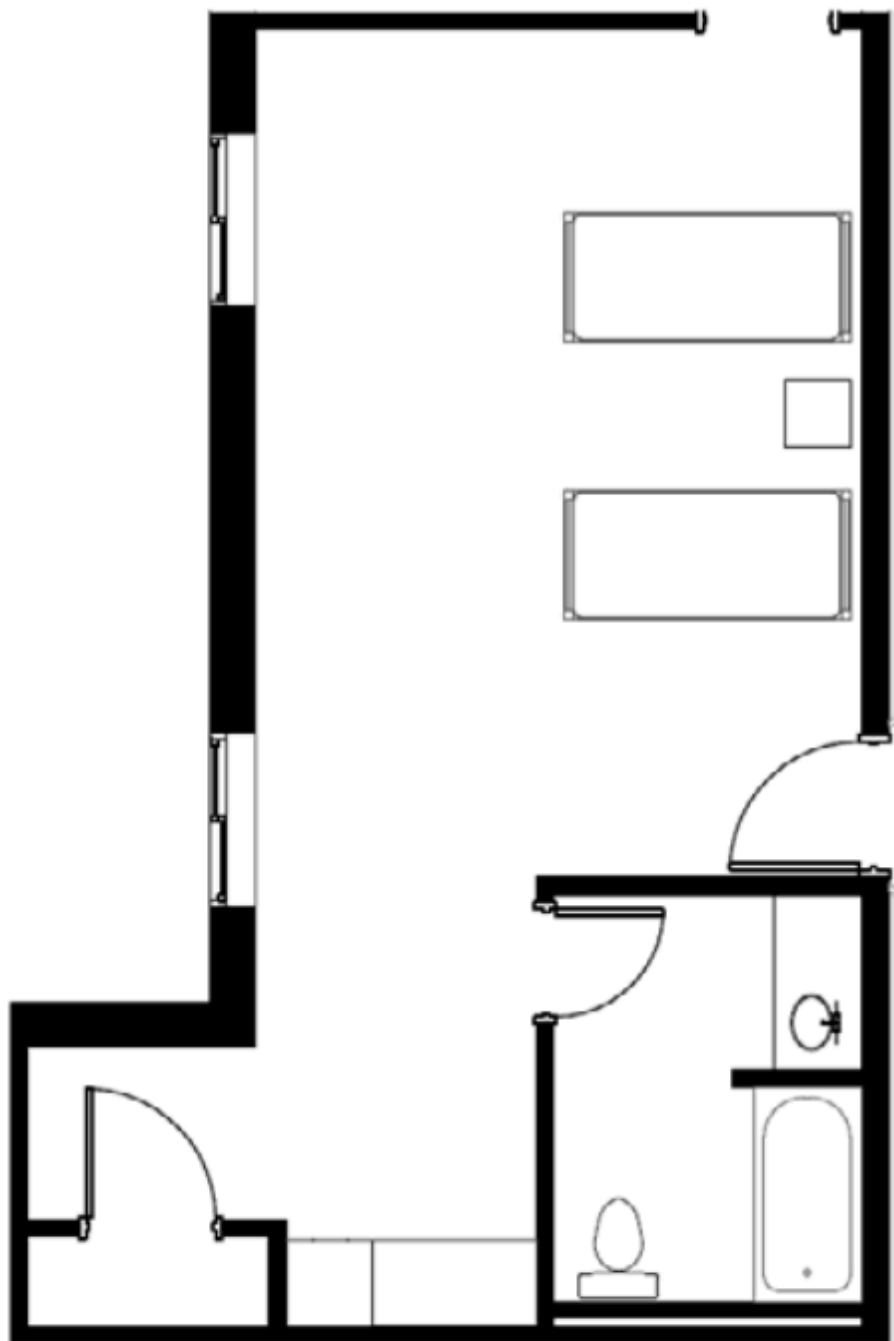

FLOOR PLANS

Suite - 456 sq. ft.

Bridgeway Park
assisted living

PRICES SUBJECT TO CHANGE.

704 Pennoyer Ave.
Grand Haven, MI 49417

BWPGrandHaven.com (616) 842-0170